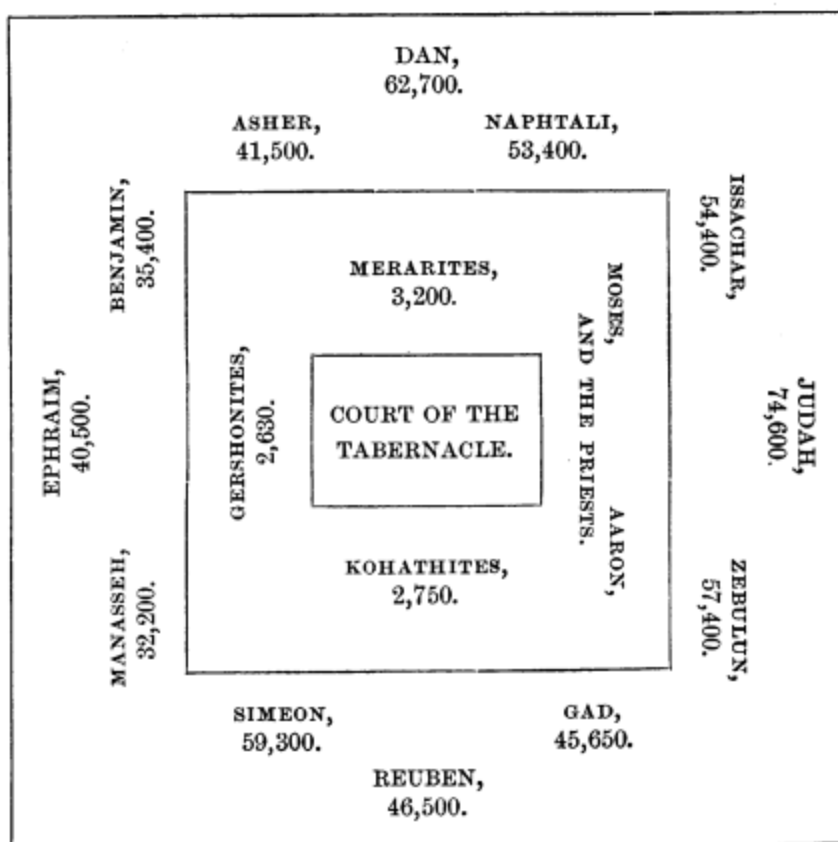

NORTH.—FOURTH DIVISION—CAMP OF DAN : 157,600.

WEST.—THIRD DIVISION—CAMP OF EPHRAIM : 108,100.

EAST.—FIRST DIVISION—CAMP OF JUDAH : 186,400.

SOUTH.—SECOND DIVISION—CAMP OF REUBEN : 151,450.